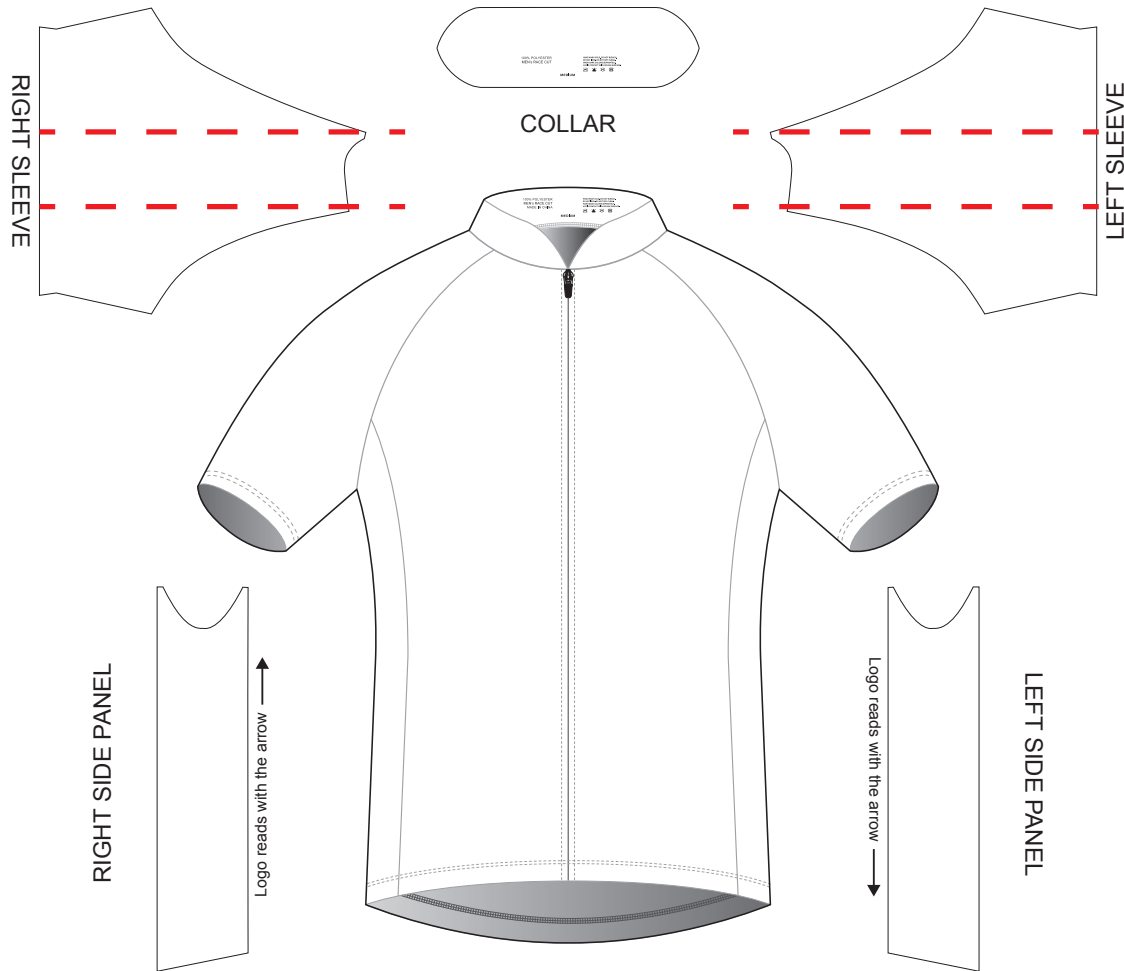

# AA001 Short Sleeve Cycling Jersey

CUSTOMER: \_\_\_\_\_ VERSION: 1  
DESIGN REQUEST NUMBER: \_\_\_\_\_ DATE: 00 / 00 / 2015

RAGLAN Sleeve

Apply sleeve and side panel art to Front and Back Jersey View.

FRONT Please design on the "Edit Layer"