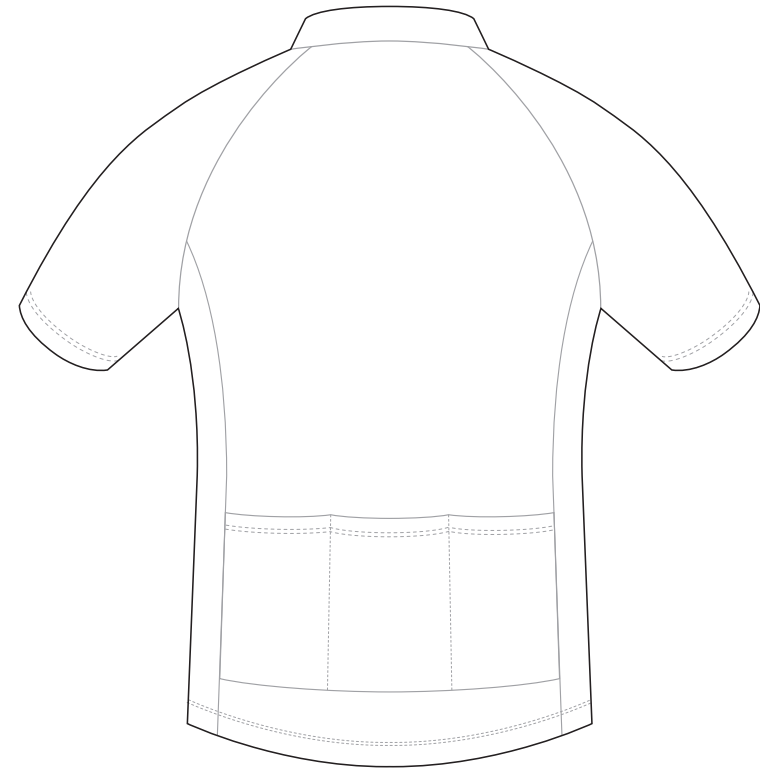

# AA001 Short Sleeve Cycling Jersey

CUSTOMER: \_\_\_\_\_ VERSION: 1  
DESIGN REQUEST NUMBER: \_\_\_\_\_ DATE: 00 / 00 / 2015

RAGLAN Sleeve

Apply sleeve and side panel art to Front and Back Jersey View.

FRONT Please design on the "Edit Layer"

## COLORS USED: